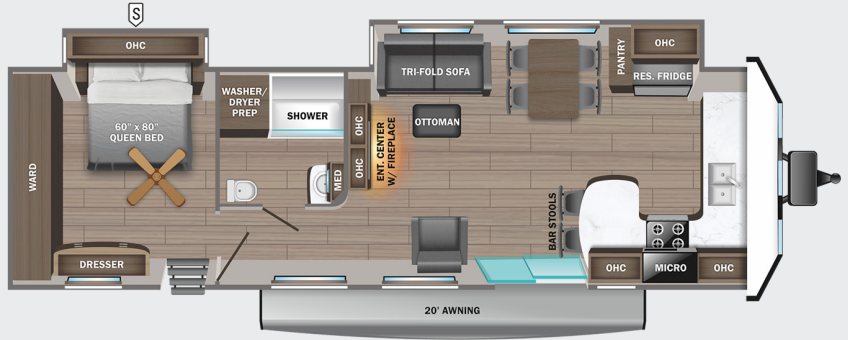

Countertop

Solid Surface Countertop Option

Main Fabric

Accent Fabric

40DLFT OPTION: A

40FKDS OPTION: A

S STORAGE
MICRO MICROWAVE
OHC OVERHEAD CABINETS
FRIDGE REFRIGERATOR
WARD WARDROBE

40LOFT OPTION: A

INTERIOR

96 in. interior height
 82 in. slideout room interior height
 84 in. tall interior doorways
 68 in. loft bedroom (40DLFT and 40LOFT)
 120V ceiling fan in living room or bedroom (select models)
 Solid wood cabinet doors throughout
 Tankless water heater
 Auto-ignition furnace
 Hardwood look vinyl flooring
 Roller shades in living room
 Residential-style window treatments with wood trim
 Hide-a-bed with tri-fold mattress
 Electric fireplace with thermostat controls

Cable/satellite prep
 Hidden switch command
 Central vacuum with push button retract for easy hose storage
 Vented end windows in living room and bedroom slideout rooms (select models)
 Interior LED lighting
 Living room throw pillows
 Ball-bearing drawer guides, 75 lb. capacity, full-extension
 18 cu. ft., residential-style, 120V refrigerator
 Insignia™ 24 in. range with 12,000 BTU burner and 3.73 cu. ft. oven
 Kitchen faucet with pull-out sprayer
 Decorative dinette ceiling light
 Kitchen power vent with wall control
 Pleated shades in bedroom
 Plywood bed base
 Electrical outlets in master bedroom on each side of the bed
 Upgraded reading lights in master bedroom
 Medicine cabinet with mirror
 Porcelain toilet with foot flush

30 in. microwave
 Sink covers (2)
 Stainless steel kitchen appliances
 Quilted bedspread with pillows
 Bathroom skylight
 Power vent in bathroom
 Tub surround

OPTIONS

Fiberglass sidewalls
 Roof ladder
 Slideout awnings
 Dual pane, tinted safety-glass windows
 Second 20,000 BTU furnace (40DLFT and 40LOFT)
 JAYCOMMAND® "Smart RV" system with TPMS (Tire Pressure Monitoring System)
 Solid-surface kitchen countertops
 King bed