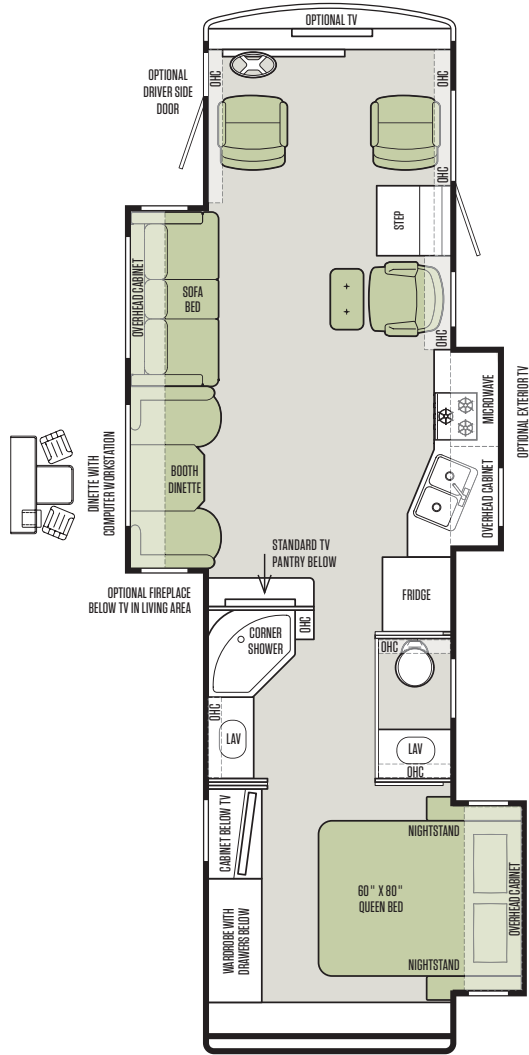

COMMAND

When wheels are turning, the best seats in the house are the easy-riding power captain's chair and passenger seat, both steel-bolted to the chassis for maximum stability. An optional driver side door with power window is a handy convenience for quick stops.

SHOWN 31 SA FLOOR PLAN WITH MEDIUM ALDERWOOD CABINETS AND LINEN INTERIOR

DRIVER COMPARTMENT

HIGH-DEFINITION REAR/SIDE MONITOR

SATELLITE-READY RADIO (INCLUDES USB PORT)

FLOOR PLANS

With so many thoughtful features, our floor plans are now called MORE plans.

TAKE A CLOSER LOOK AT OUR INNOVATIVE AC SYSTEM

31 SA

32 SA

32 CA

34 TGA

35 QBA

36 LA

LIVING AREA TV

HARDWOOD COFFEE TABLE

OPTIONAL MIDSECTION FIREPLACE

LIVE

Some things never go out of style. Like having style.

Customer feedback is an essential part of the Tiffin design process, and the 2015 Allegro lets you reap the benefits of 43 years of owners' suggestions. Every aspect of this stylish model has been road-tested and family-approved, resulting in floor plans that maximize every square inch and options to suit every want and need. Storage, always a top concern, is capably conquered with an army of cabinets and drawers lining interior walls and up to 203 cubic feet of lockable space underneath.