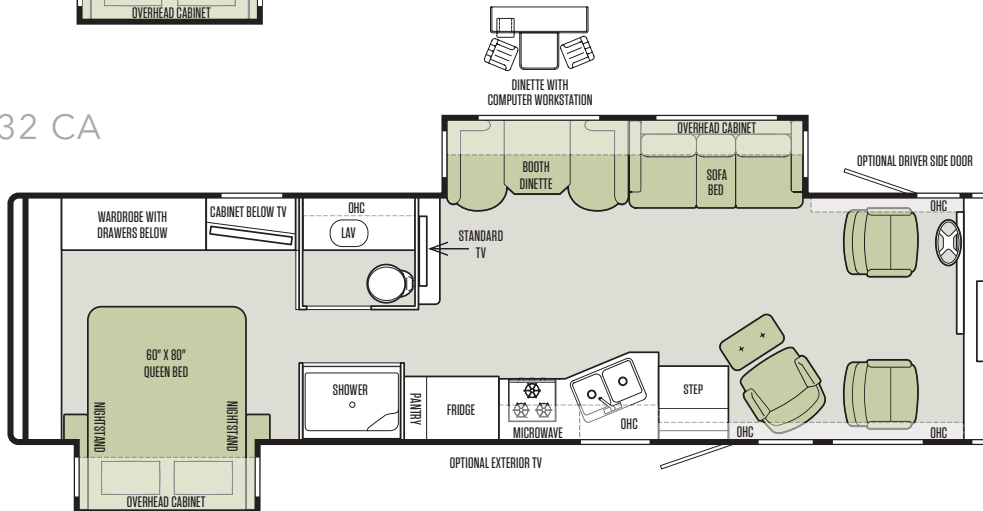

FLOOR PLANS

With so many thoughtful features, our floor plans are now called MORE plans.

The design of every Tiffin floor plan must meet four essential criteria:

- Maximum space.
- Optimal organization.
- Relaxation plus.
- Elegant atmosphere.

Together, they add up to offer your family the most comfortable and convenient layout for life on the road.

TIFFIN INNOVATION: EXTRAORDINAIRE™ AC SYSTEM

The interior ambiance in your Tiffin coach is enhanced by a state-of-the-art heating and cooling method, developed by Tiffin engineers for exclusive use in our luxury coaches. Modeled on residential-style systems, it uses adjustable registers and return vents placed the length of the ceiling to keep the airflow moving in a circular pattern to maintain your desired interior temperature. Whisper quiet and incredibly efficient, it easily lives up to its name — Extraordinaire.

TAKE A CLOSER LOOK AT OUR INNOVATIVE AC SYSTEM

32 CA