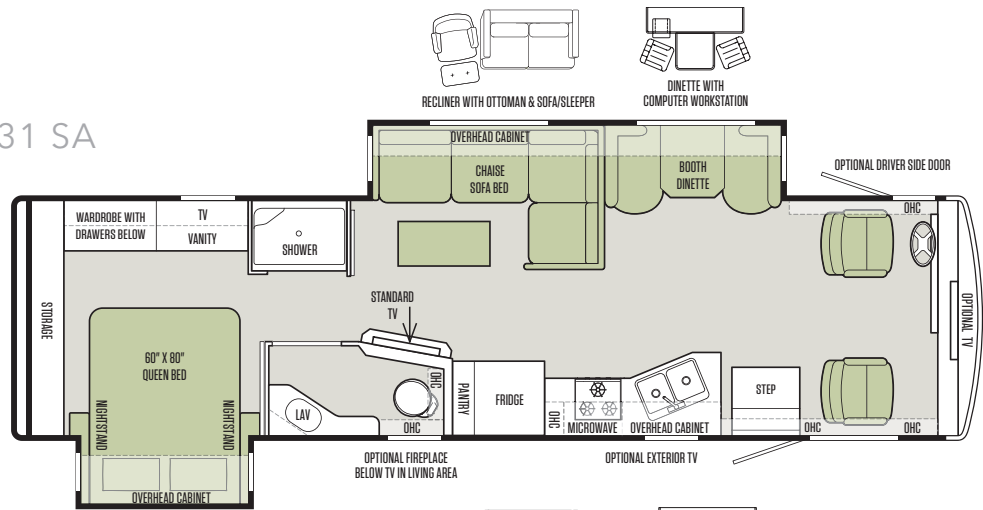

TAKE A CLOSER LOOK AT OUR INNOVATIVE AC SYSTEM

31 SA