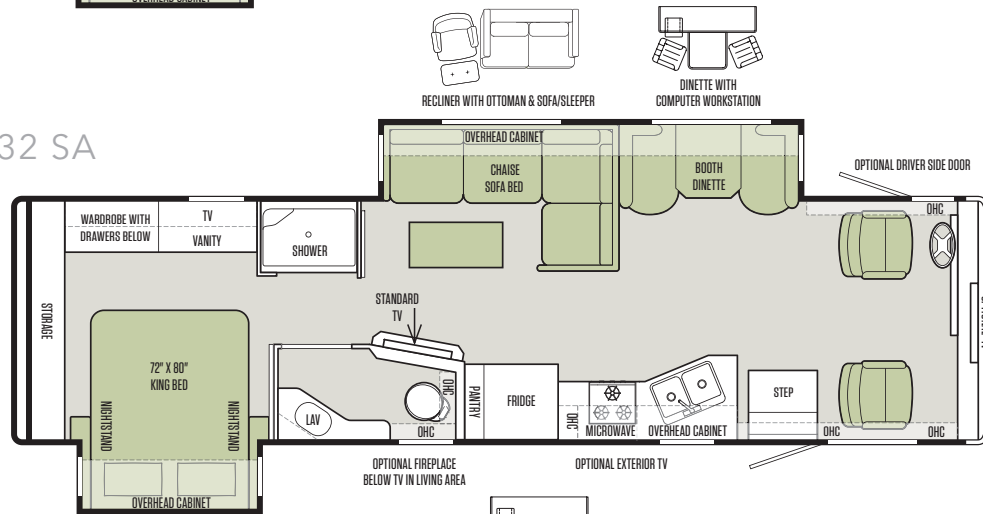

FLOOR PLANS

With so many thoughtful features, our floor plans are now called MORE plans.

The design of every Tiffin floor plan must meet four essential criteria:

- Maximum space.
- Optimal organization.
- Relaxation plus.
- Elegant atmosphere.

Together, they add up to offer your family the most comfortable and convenient layout for life on the road.

TIFFIN INNOVATION: EXTRAORDINAIRE™ AC SYSTEM

The interior ambiance in your Tiffin coach is enhanced by a state-of-the-art heating and cooling method, developed by Tiffin engineers for exclusive use in our luxury coaches. Modeled on residential-style systems, it uses adjustable registers and return vents placed the length of the ceiling to keep the airflow moving in a circular pattern to maintain your desired interior temperature. Whisper quiet and incredibly efficient, it easily lives up to its name — Extraordinaire.

TAKE A CLOSER LOOK AT OUR INNOVATIVE AC SYSTEM

32 SA