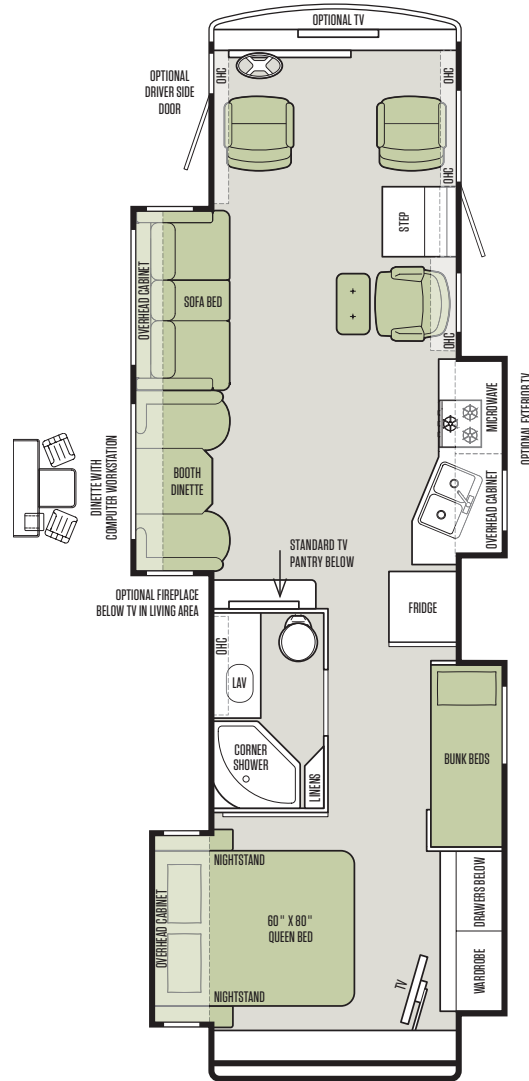

COMMAND

When wheels are turning, the best seats in the house are the easy-riding power captain's chair and passenger seat, both steel-bolted to the chassis for maximum stability. An optional driver side door with power window is a handy convenience for quick stops.

SHOWN 31 SA FLOOR PLAN WITH MEDIUM ALDERWOOD CABINETS AND LINEN INTERIOR

DRIVER COMPARTMENT

HIGH-DEFINITION REAR/SIDE MONITOR

SATELLITE-READY RADIO (INCLUDES USB PORT)

FLOOR PLANS

With so many thoughtful features, our floor plans are now called MORE plans.

TAKE A CLOSER LOOK AT OUR INNOVATIVE AC SYSTEM

31 SA

32 SA

32 CA

34 TGA

35 QBA

36 LA

LIVING AREA TV

HARDWOOD COFFEE TABLE

OPTIONAL MIDSECTION FIREPLACE

LIVE

Some things never go out of style. Like having style.

Customer feedback is an essential part of the Tiffin design process, and the 2015 Allegro lets you reap the benefits of 43 years of owners' suggestions. Every aspect of this stylish model has been road-tested and family-approved, resulting in floor plans that maximize every square inch and options to suit every want and need. Storage, always a top concern, is capably conquered with an army of cabinets and drawers lining interior walls and up to 203 cubic feet of lockable space underneath.