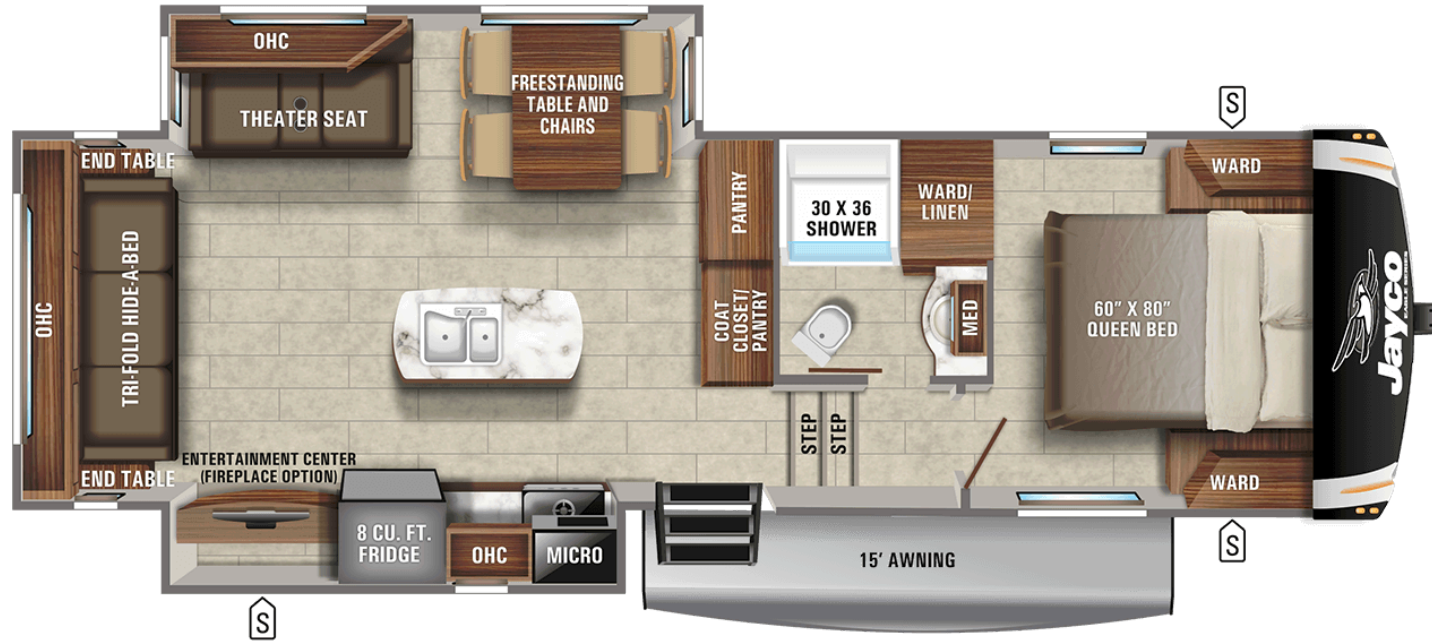

2021 Eagle HT Fifth Wheels | 27RS

PREVIOUS MODEL YEARS ARE DEALER STOCK ONLY.

Specifications

Weights

Dry Hitch Weight (lbs)	1,675
Unloaded Vehicle Weight (lbs)	8,950
Cargo Carrying Capacity (lbs)	2,045
Gross Vehicle Weight Rating (lbs)	10,995
Gross Combined Weight Rating (lbs)	13,995

Measurements

Exterior Length (overall)	32' 8"
Exterior Height (with A/C)	12' 5"
Exterior Width	8' 1"
Interior Height (main)	8' 5"
Awning Length	14' 0"

Tank Capacities

Fresh Water Capacity (gals)	81.0