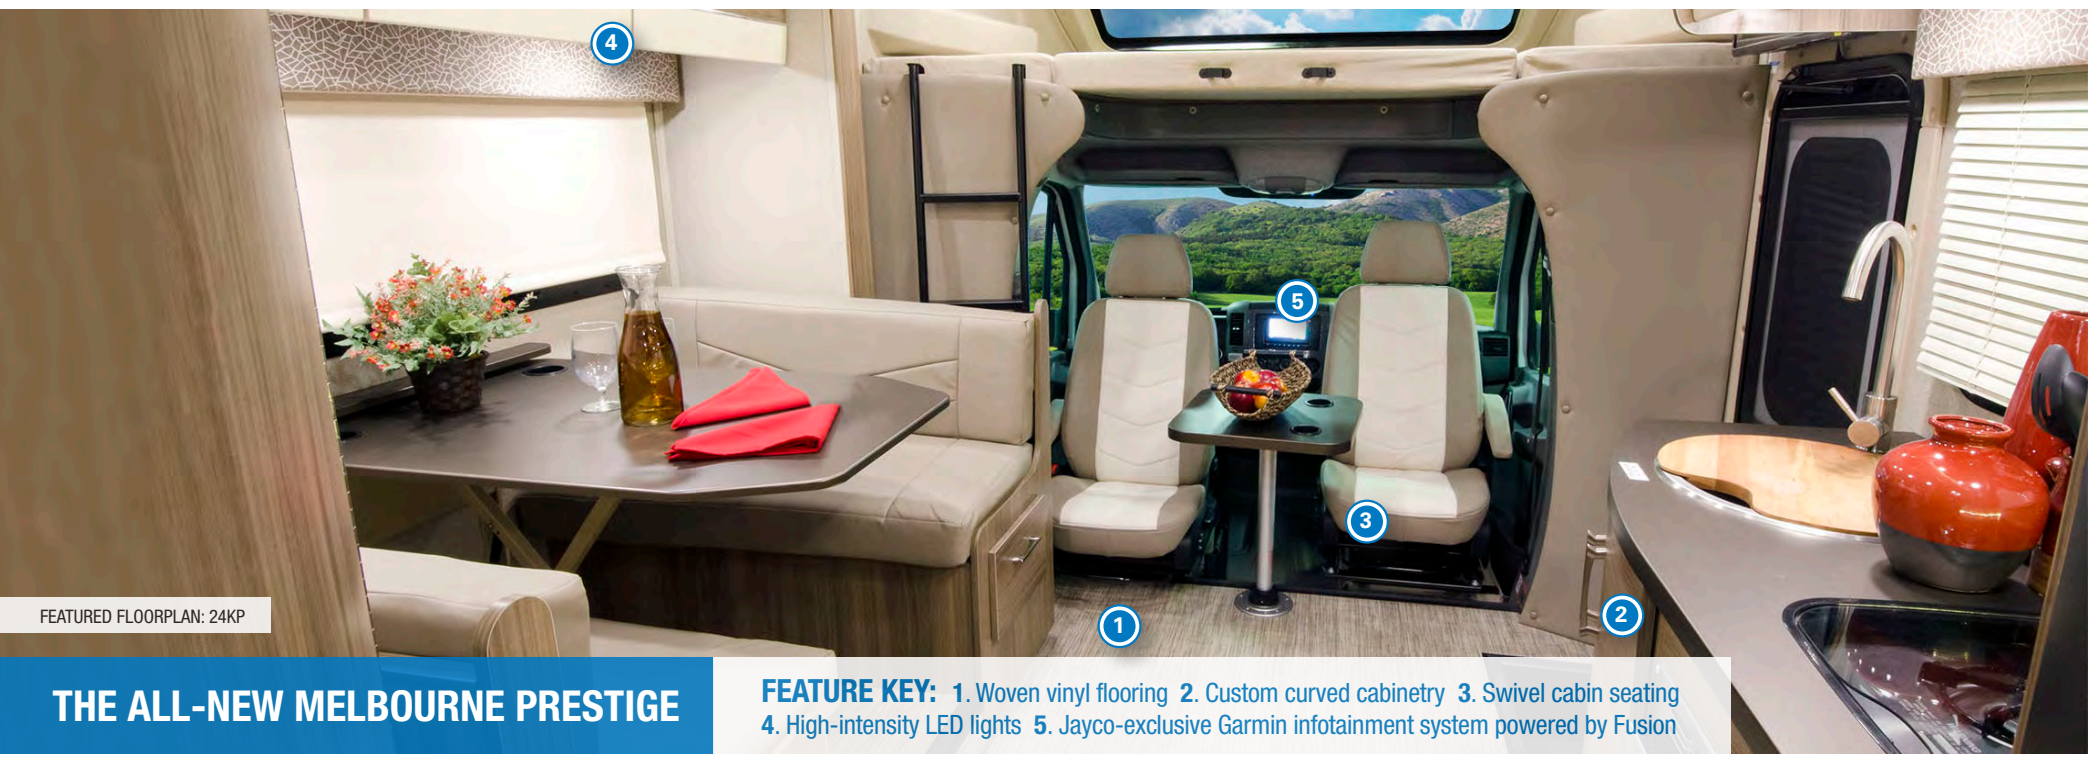

FEATURED FLOORPLAN: 24KP

THE ALL-NEW MELBOURNE PRESTIGE

FEATURE KEY: 1. Woven vinyl flooring 2. Custom curved cabinetry 3. Swivel cabin seating 4. High-intensity LED lights 5. Jayco-exclusive Garmin infotainment system powered by Fusion