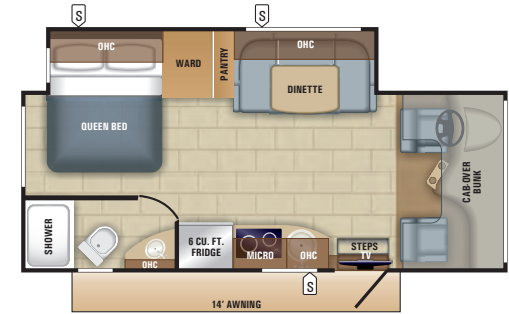

MELBOURNE FLOORPLANS

MELBOURNE | 24K

MELBOURNE | 24L

MELBOURNE PRESTIGE FLOORPLANS

MELBOURNE PRESTIGE | 24KP

MELBOURNE PRESTIGE | 24LP

MELBOURNE SPECS

MODELS		DIMENSIONS					TANKS (GALS.)		
MODEL	FLOORPLAN	EXTERIOR LENGTH	EXTERIOR WIDTH	EXTERIOR HEIGHT (WITH A/C)	INTERIOR HEIGHT	WHEEL BASE	FRESH WATER CAPACITY (INCLUDES WATER HEATER)	GREY WASTE WATER CAPACITY	BLACK WASTE WATER CAPACITY
MELBOURNE	24K	25' 2"	94"	11' 5"	83"	170"	49	32	32
MELBOURNE	24L	25' 2"	94"	11' 5"	83"	170"	49	32	32
MELBOURNE PRESTIGE	24KP	25' 2"	96"	10' 11"	80"	170.3"	49	31	31
MELBOURNE PRESTIGE	24LP	25' 2"	96"	10' 11"	80"	170.3"	49	31	31