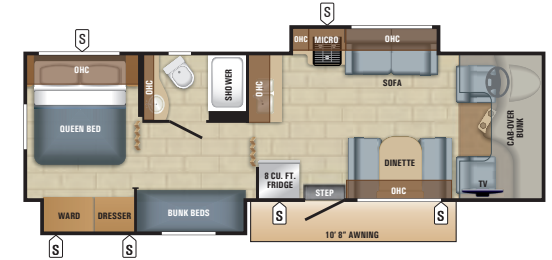

REDHAWK | 31XL (FORD CHASSIS)