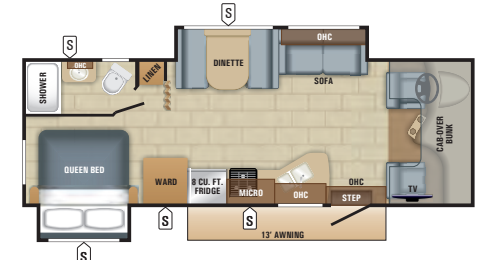

GLASS TILE KITCHEN BACKSPLASH

29XK BEDROOM

STAINLESS STEEL BATHROOM SINK

REDHAWK FLOORPLANS

REDHAWK | 22J (FORD® CHASSIS)

REDHAWK | 25R (FORD CHASSIS)

REDHAWK | 26X1 (CHEVROLET® CHASSIS)

REDHAWK | 26XD (FORD CHASSIS)