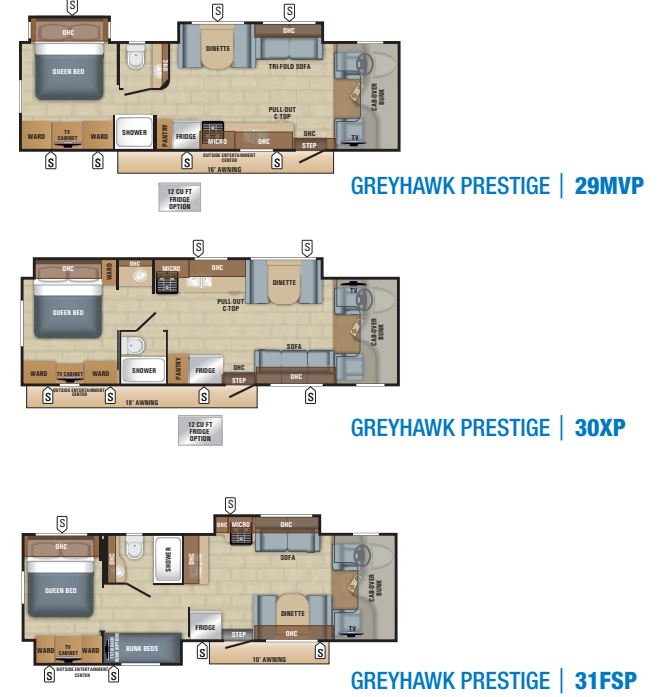

GREYHAWK PRESTIGE FLOORPLANS

GREYHAWK AND GREYHAWK PRESTIGE SPECS

MODELS		DIMENSIONS					TANKS (GALS.)		
MODEL	FLOORPLAN	EXTERIOR LENGTH	EXTERIOR WIDTH	EXTERIOR HEIGHT (WITH A/C)	INTERIOR HEIGHT	WHEEL BASE	FRESH WATER CAPACITY (INCLUDES WATER HEATER)	GREY WASTE WATER CAPACITY	BLACK WASTE WATER CAPACITY
GREYHAWK	26Y	28' 8"	100"	11' 6"	84"	223"	53	41	32
	29ME	32' 7"	100"	11' 6"	84"	223"	53	41	31
	29MV	32' 7"	100"	11' 6"	84"	223"	53	41	32
	29W	32' 6"	100"	11' 6"	84"	223"	49.5	41	32
	30X	32' 6"	100"	11' 6"	84"	223"	53	41	31
	31DS	32' 6"	100"	11' 6"	84"	223"	53	41	31
	31FS	32' 7"	100"	11' 6"	84"	223"	53	41	32
GREYHAWK PRESTIGE	29MVP	32' 6"	100"	11' 6"	84"	223"	53	41	32
	30XP	32' 6"	100"	11' 6"	84"	223"	53	41	31
	31FSP	32' 6"	100"	11' 6"	84"	223"	53	41	32