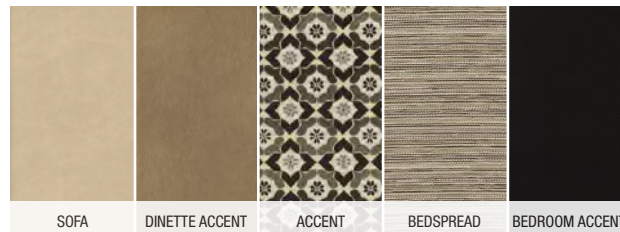

REDHAWK INTERIOR DÉCOR

ALBANY

CHAMBRAY

NANTUCKET

FEATURED FLOORPLAN: 29MV

GREYHAWK

FEATURE KEY: 1. High-intensity, recessed LED ceiling lights 2. Tri-fold sofa (select models) 3. Pullout countertop extension 4. Queen-size bed with bedspread