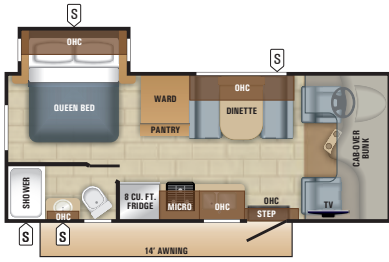

GLASS TILE KITCHEN BACKSPLASH

29XK BEDROOM

STAINLESS STEEL BATHROOM SINK

REDHAWK FLOORPLANS

REDHAWK | 22J (FORD® CHASSIS)

REDHAWK | 25R (FORD CHASSIS)

REDHAWK | 26X1 (CHEVROLET® CHASSIS)

REDHAWK | 26XD (FORD CHASSIS)