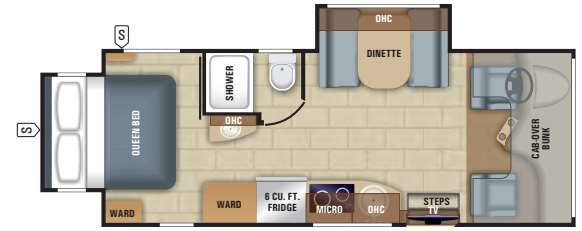

MELBOURNE FLOORPLANS

MELBOURNE | 24K

MELBOURNE | 24L

MELBOURNE PRESTIGE FLOORPLANS

MELBOURNE PRESTIGE | 24KP

MELBOURNE PRESTIGE | 24LP

MELBOURNE SPECS

MODELS		DIMENSIONS					TANKS (GALS.)		
MODEL	FLOORPLAN	EXTERIOR LENGTH	EXTERIOR WIDTH	EXTERIOR HEIGHT (WITH A/C)	INTERIOR HEIGHT	WHEEL BASE	FRESH WATER CAPACITY (INCLUDES WATER HEATER)	GREY WASTE WATER CAPACITY	BLACK WASTE WATER CAPACITY
MELBOURNE	24K	25' 2"	94"	11' 5"	83"	170"	49	32	32
MELBOURNE	24L	25' 2"	94"	11' 5"	83"	170"	49	32	32
MELBOURNE PRESTIGE	24KP	25' 2"	96"	10' 11"	80"	170.3"	49	31	31
MELBOURNE PRESTIGE	24LP	25' 2"	96"	10' 11"	80"	170.3"	49	31	31