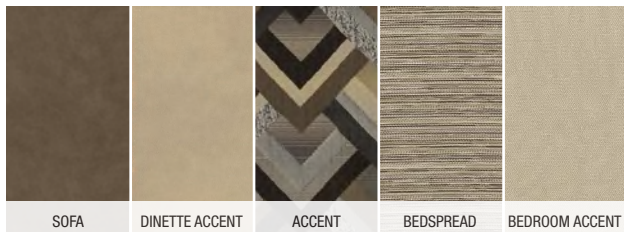

REDHAWK INTERIOR DÉCOR

ALBANY

CHAMBRAY

NANTUCKET

FEATURED FLOORPLAN: 29MV

GREYHAWK

FEATURE KEY: 1. High-intensity, recessed LED ceiling lights 2. Tri-fold sofa (select models) 3. Pullout countertop extension 4. Queen-size bed with bedspread