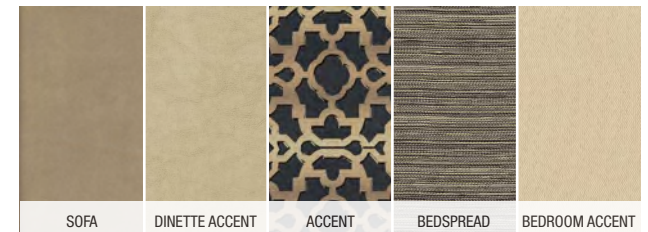

REDHAWK INTERIOR DÉCOR

ALBANY

CHAMBRAY

NANTUCKET

FEATURED FLOORPLAN: 29MV

GREYHAWK

FEATURE KEY: 1. High-intensity, recessed LED ceiling lights 2. Tri-fold sofa (select models) 3. Pullout countertop extension 4. Queen-size bed with bedspread