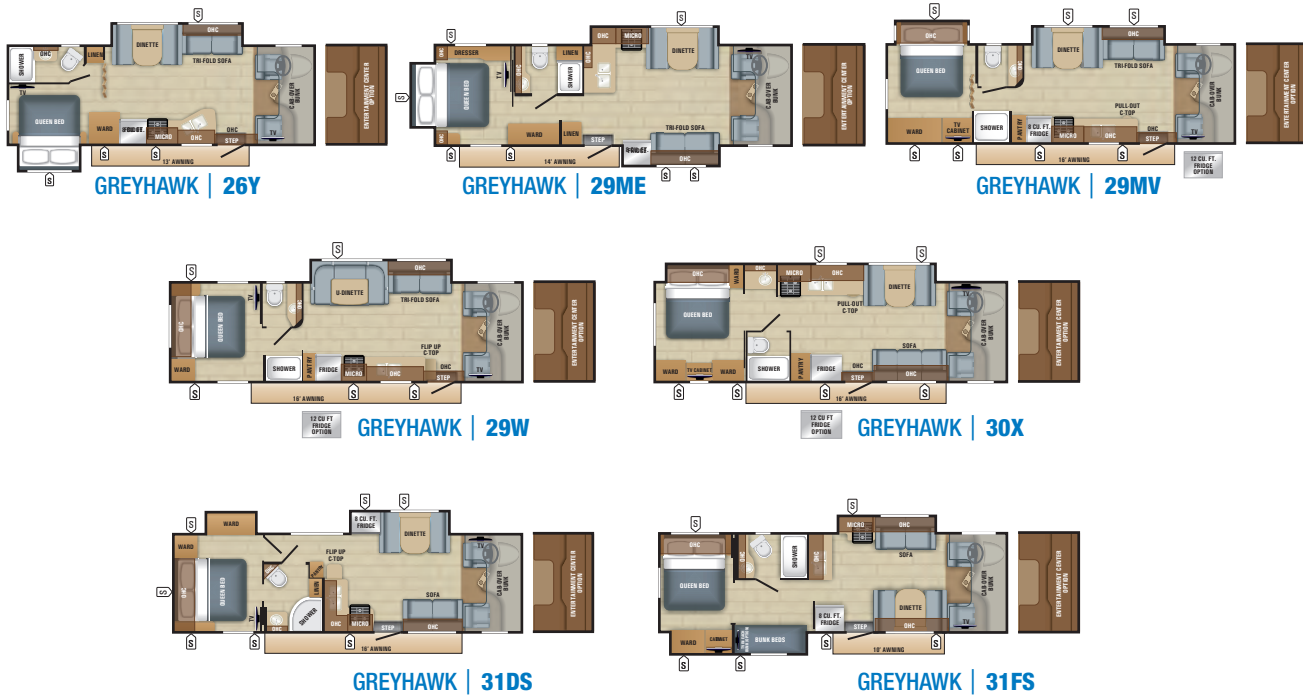

GREYHAWK FLOORPLANS