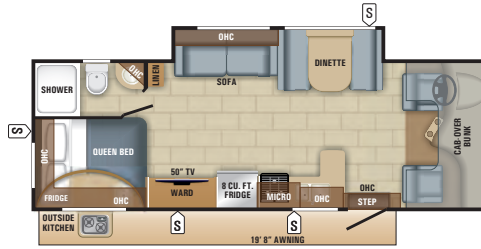

GLASS TILE KITCHEN BACKSPLASH

29XK BEDROOM

STAINLESS STEEL BATHROOM SINK

REDHAWK FLOORPLANS

REDHAWK | 22J (FORD® CHASSIS)

REDHAWK | 25R (FORD CHASSIS)

REDHAWK | 26X1 (CHEVROLET® CHASSIS)

REDHAWK | 26XD (FORD CHASSIS)