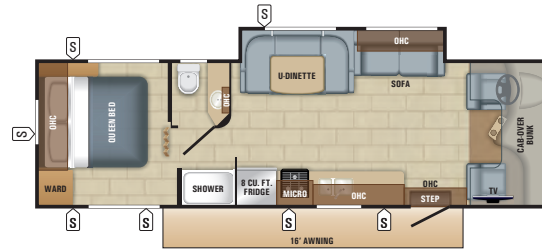

GLASS TILE KITCHEN BACKSPLASH

29XK BEDROOM

STAINLESS STEEL BATHROOM SINK

REDHAWK FLOORPLANS

REDHAWK | 22J (FORD® CHASSIS)

REDHAWK | 25R (FORD CHASSIS)

REDHAWK | 26X1 (CHEVROLET® CHASSIS)

REDHAWK | 26XD (FORD CHASSIS)