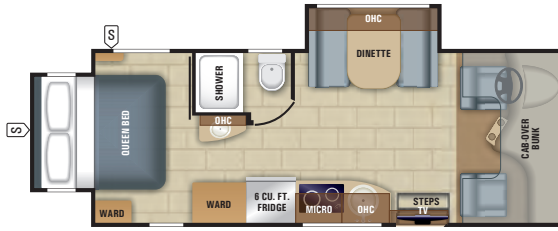

MELBOURNE FLOORPLANS

MELBOURNE | 24K