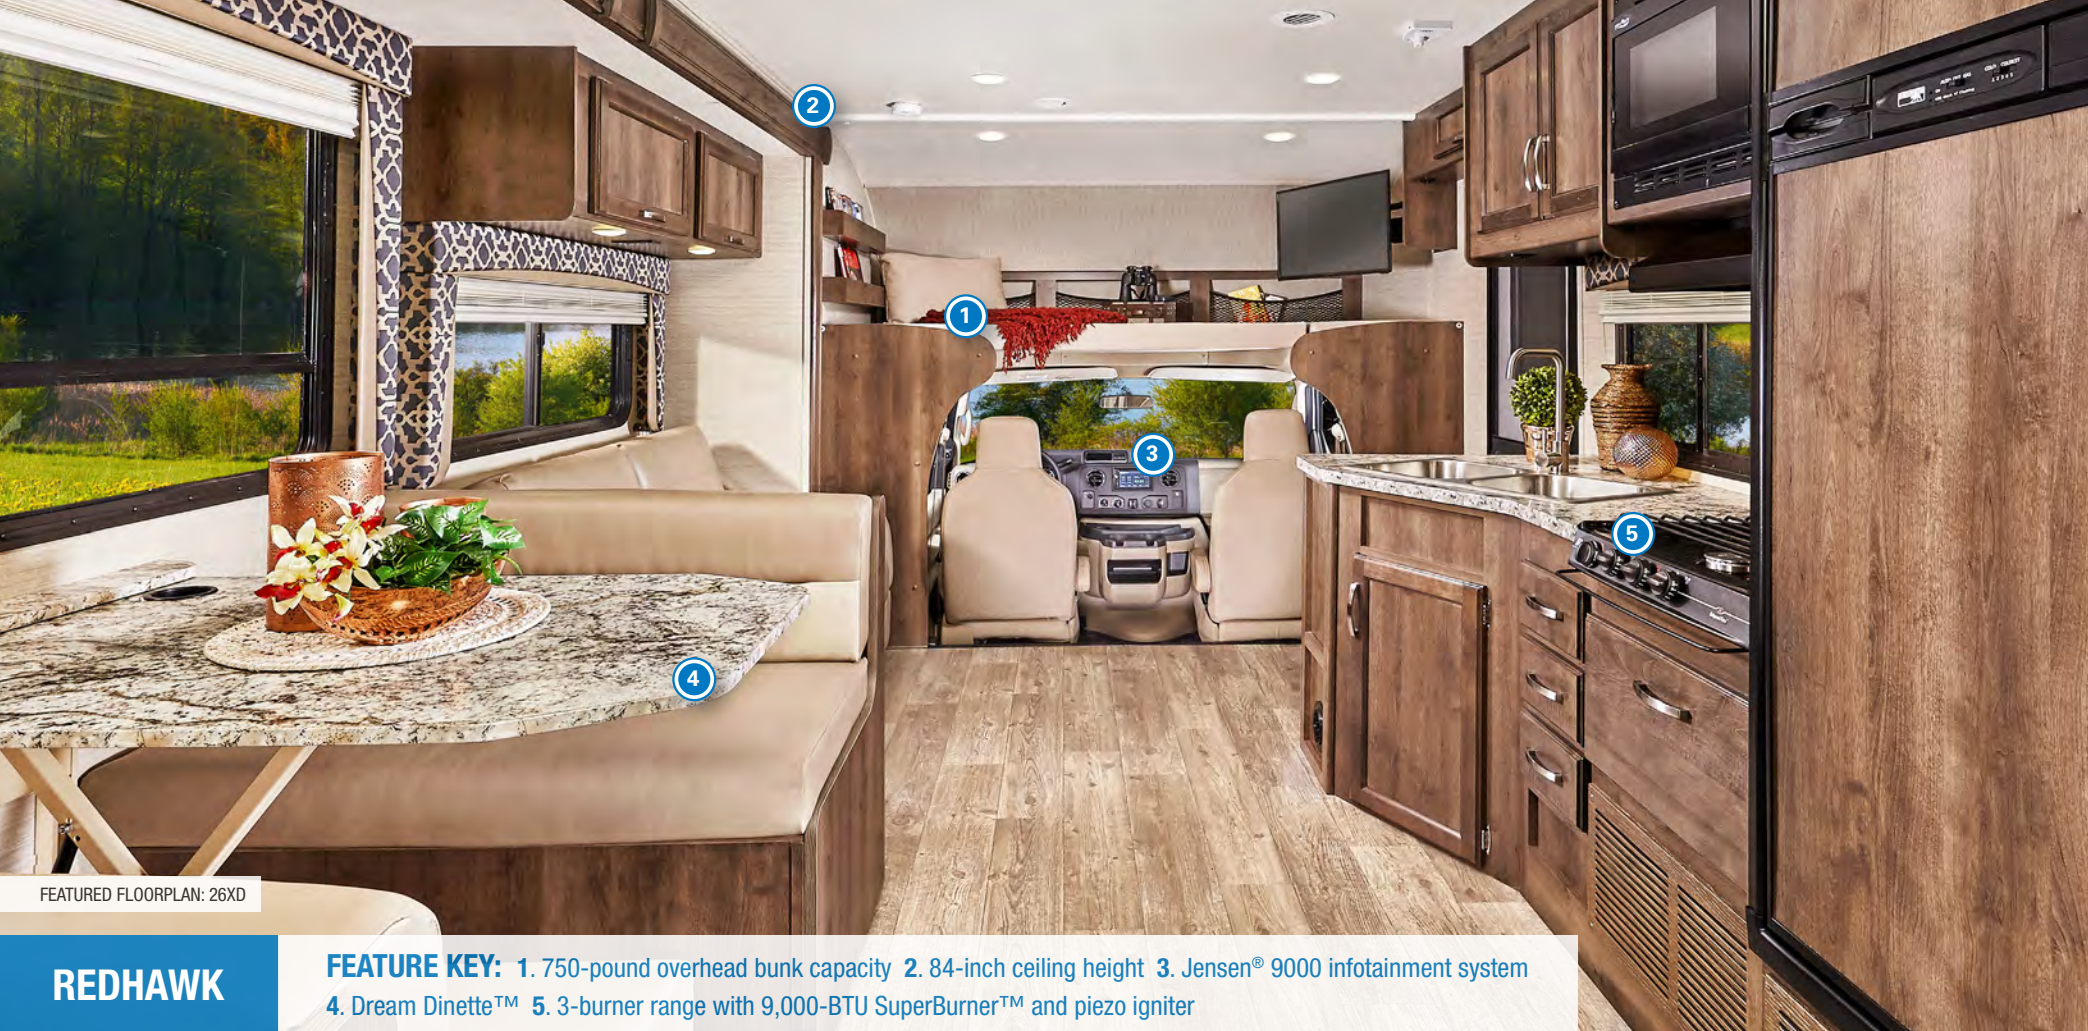

FEATURED FLOORPLAN: 26XD

REDHAWK

FEATURE KEY: 1. 750-pound overhead bunk capacity 2. 84-inch ceiling height 3. Jensen® 9000 infotainment system 4. Dream Dinette™ 5. 3-burner range with 9,000-BTU SuperBurner™ and piezo igniter