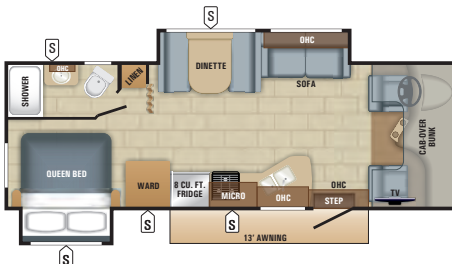

GLASS TILE KITCHEN BACKSPLASH

29XK BEDROOM

STAINLESS STEEL BATHROOM SINK

REDHAWK FLOORPLANS

REDHAWK | 22J (FORD® CHASSIS)

REDHAWK | 25R (FORD CHASSIS)

REDHAWK | 26X1 (CHEVROLET® CHASSIS)

REDHAWK | 26XD (FORD CHASSIS)