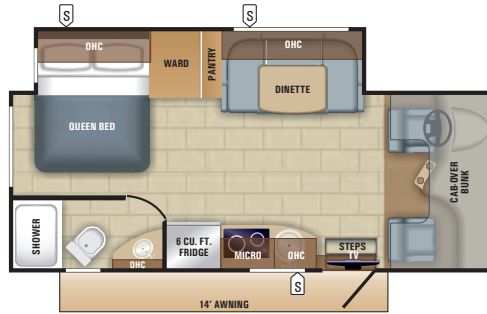

MELBOURNE FLOORPLANS

MELBOURNE | 24K

MELBOURNE | 24L

MELBOURNE PRESTIGE FLOORPLANS

MELBOURNE PRESTIGE | 24KP

MELBOURNE PRESTIGE | 24LP

MELBOURNE SPECS

MODELS		DIMENSIONS					TANKS (GALS.)		
MODEL	FLOORPLAN	EXTERIOR LENGTH	EXTERIOR WIDTH	EXTERIOR HEIGHT (WITH A/C)	INTERIOR HEIGHT	WHEEL BASE	FRESH WATER CAPACITY (INCLUDES WATER HEATER)	GREY WASTE WATER CAPACITY	BLACK WASTE WATER CAPACITY
MELBOURNE	24K	25' 2"	94"	11' 5"	83"	170"	49	32	32
MELBOURNE	24L	25' 2"	94"	11' 5"	83"	170"	49	32	32
MELBOURNE PRESTIGE	24KP	25' 2"	96"	10' 11"	80"	170.3"	49	31	31
MELBOURNE PRESTIGE	24LP	25' 2"	96"	10' 11"	80"	170.3"	49	31	31